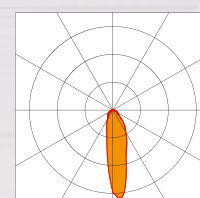

LED Proiectoare, seria RHIS

TRACON		[W]	LED	[lm]	Tc [K]	[°]
RHIS100W		100 W	250 W	13.500 lm	4000 K	120°
RHIS150W		150 W	400 W	20.250 lm	4000 K	120°
RHIS240W		240 W	750 W	32.400 lm	4000 K	120°
RHISA100W		100 W	250 W	13.500 lm	4000 K	—
RHISA150W		150 W	400 W	20.250 lm	4000 K	—
RHISA240W		240 W	750 W	32.400 lm	4000 K	—
RHIS30100W		100 W	250 W	13.500 lm	4.000 K	30°
RHIS30150W		150 W	400 W	20.250 lm	4.000 K	30°
RHIS30240W		240 W	750 W	32.400 lm	4.000 K	30°

5 YEARS WARRANTY

RHISA

100 W - 240 W

4.000 K